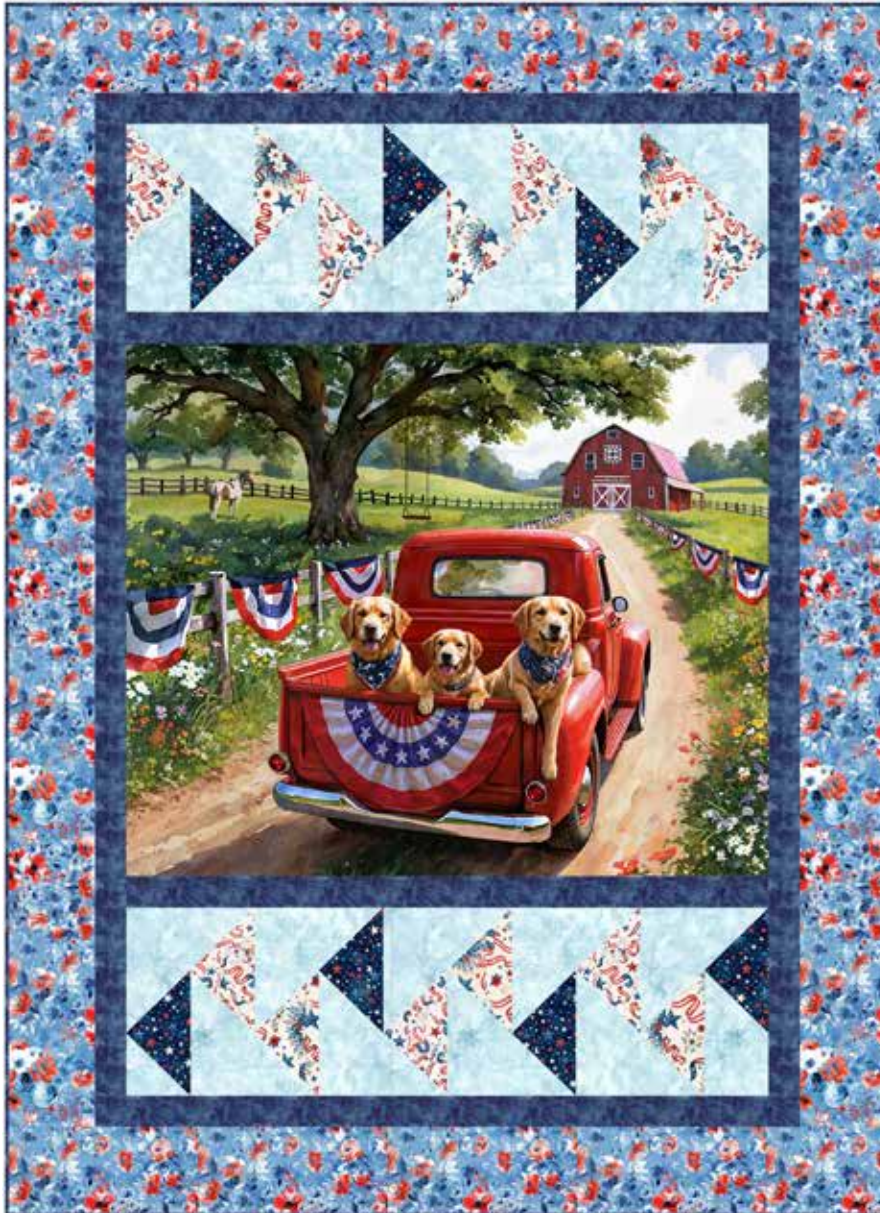

IN FLIGHT

Finished Quilt: 55 1/2" x 77 1/2"

Quilt design by Quilting Renditions, featuring Red Truck Road Trip, a Hoffman Spectrum Digital Print collection.

Fly high with this beautiful border and panel pairing!

FABRICS	1 KIT	10 KITS
X5758 209-Patriotic	1 Panel	1 Bolt
X5760 22-Ivory	1 FQ	1 Bolt
X5761 22-Ivory	1 FQ	1 Bolt
X5762 19-Navy	1 FQ	1 Bolt
X5763 7-Blue	1 3/8 Yards	1 Bolt
1895 222-Hydrangea	1 1/6 Yards	1 Bolt
1895 243-Delft	1 3/8 Yards*	1 Bolt